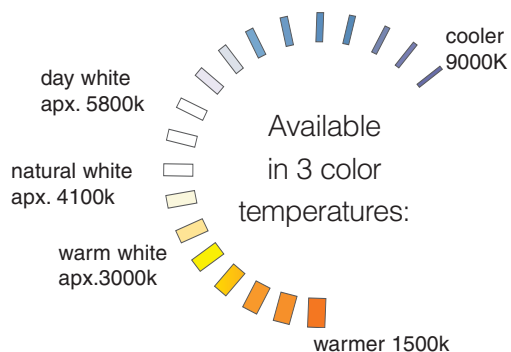

| Product | Model # | Wattage | LED Count | Replaces |
|----------|-----------------------|---------|-----------|----------------------------|
| 1 ft. T5 | LEDOP-T5-1-DW (WW,NW) | 5w | 60 (SMD) | 15w T5 fluorescent tube |
| 2 ft. T5 | LEDOP-T5-2-DW (WW,NW) | 9w | 120 (SMD) | 25w T5 fluorescent tube |
| 3 ft. T5 | LEDOP-T5-3-DW (WW,NW) | 11w | 150 (SMD) | 32-35w T5 fluorescent tube |
| 4 ft. T5 | LEDOP-T5-4-DW (WW,NW) | 16w | 210 (SMD) | 40-45w T5 fluorescent tube |
| 5 ft. T5 | LEDOP-T5-5-DW (WW,NW) | 19w | 270 (SMD) | 60-75w T5 fluorescent tube |